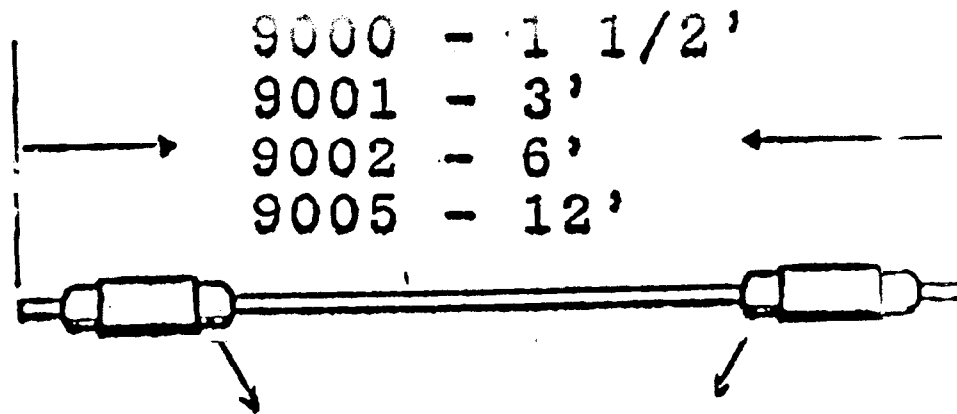

Audio Extension Cable

SHIELDED CABLE (0.12MM/10)

GOLOR GRAY

PHONO PIN PLUG (RCA PLUG)

9006 - 3'

9007 - 6'

WIRE SPECIFICATIONS

Gauge 26 AWG

Jacket - PVC Gray

Spiral Shield - 30/0.10 Bare Copper

Dielectric Strength - AC/DC 300 V / 1 Min.

248-9000

248-9001 PHono

248-9002 Pin

248-9005 Plug

248-9006
248-9007